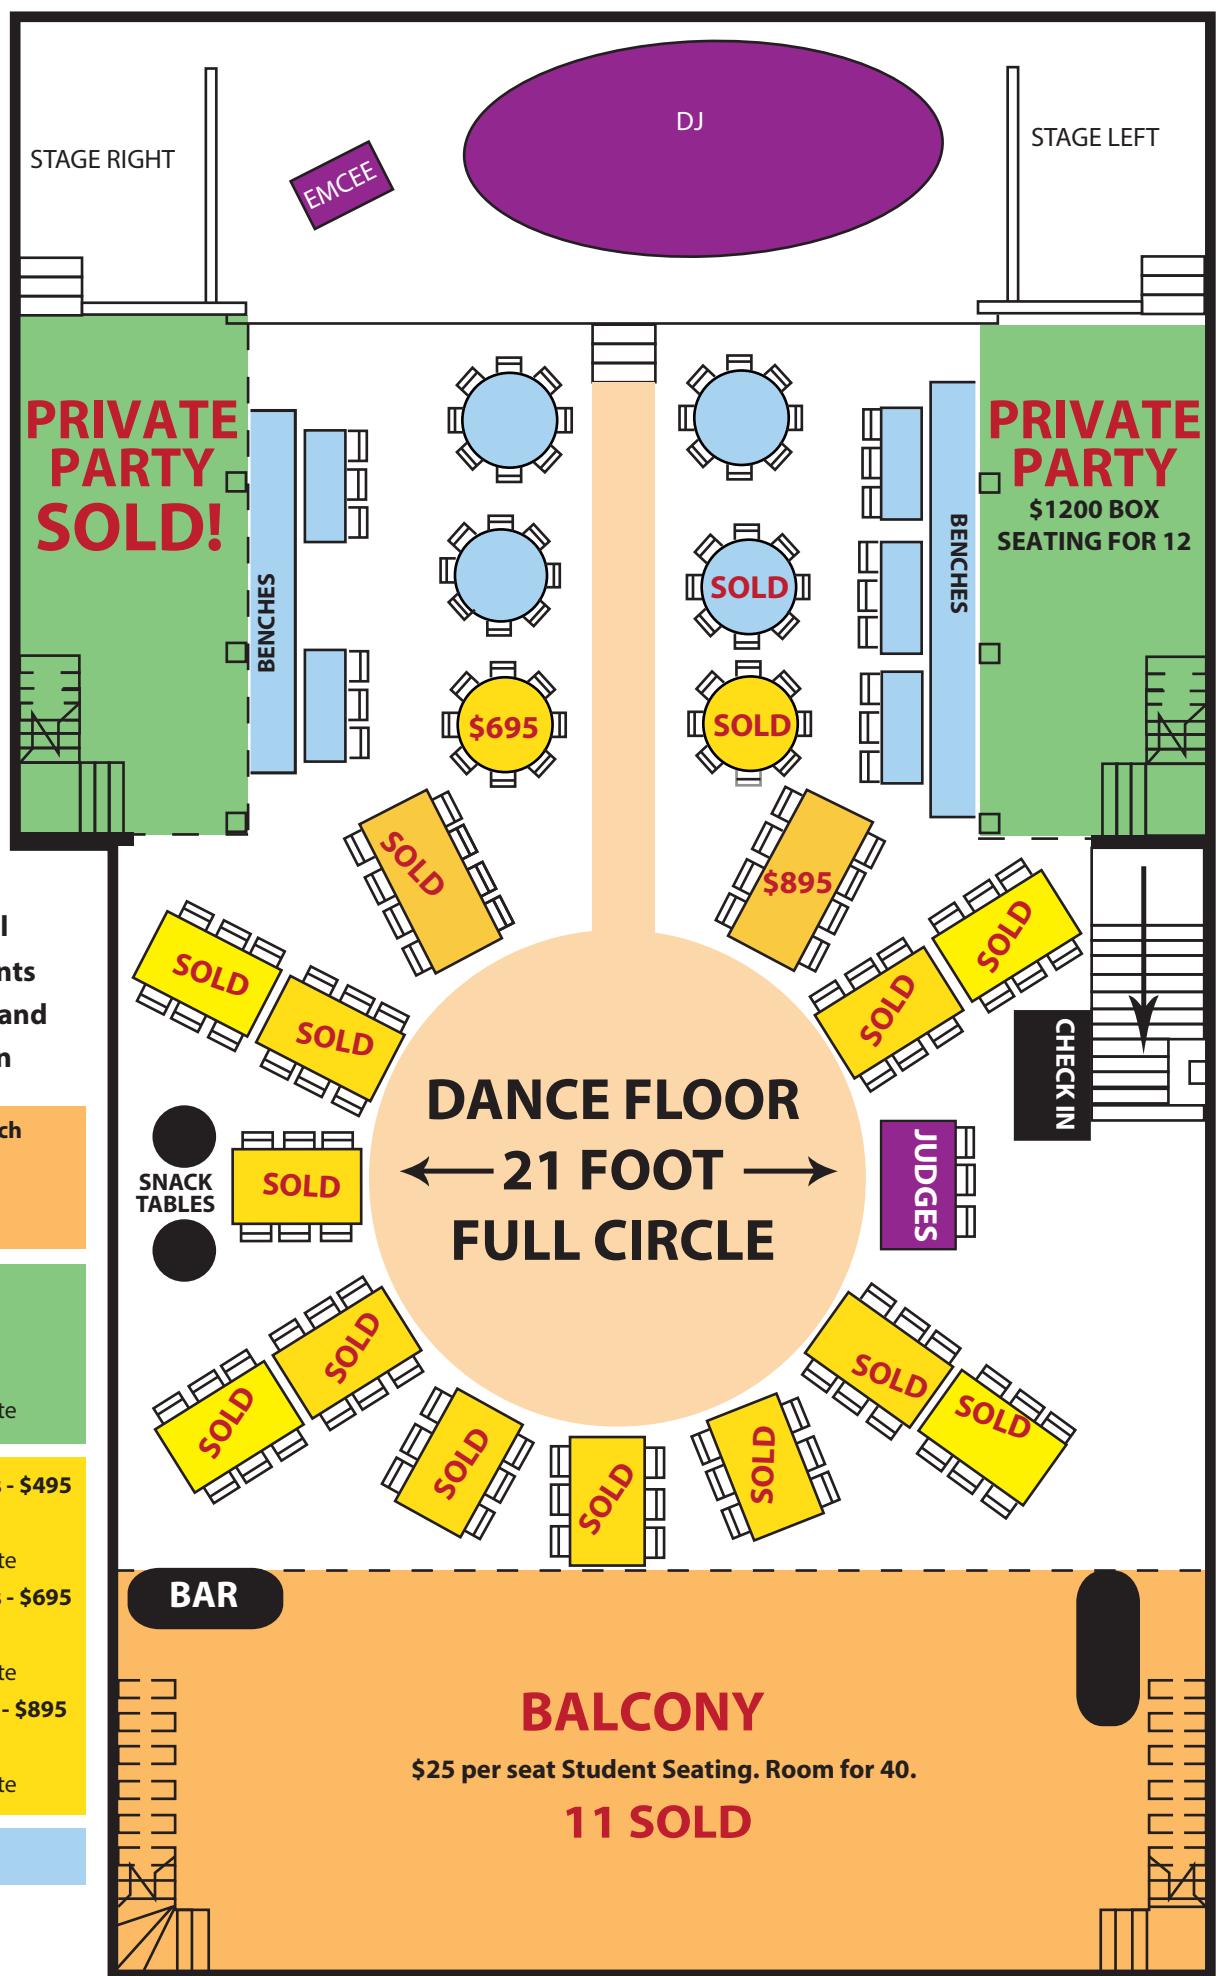

DREAMLAND BALLROOM
800 West 9th St.
Little Rock, AR

Tickets on sale now for
Dancing into Dreamland 2015,
 premium seating is going fast,
 call 501.255.5700
 for groups or visit
dreamlandballroom.org
 to purchase tickets.

COLOR KEY

- Dreamland Crystal
- Dreamland Students
- Friends of Dreamland
- General Admission

Dreamland Students - \$25 each
Balcony for 40
 · Balcony seating for 40

Dreamland Crystal - \$1200
 · Private Box for 12 (2 available)
 · Sponsor recognition at event
 · Sponsor recognition on website

Friends of Dreamland 6 seats - \$495
 · Sponsor recognition at event
 · Sponsor recognition on website

Friends of Dreamland 6 seats - \$695
 · Sponsor recognition at event
 · Sponsor recognition on website

Friends of Dreamland 8 seats - \$895
 · Sponsor recognition at event
 · Sponsor recognition on website

General Admission - \$69